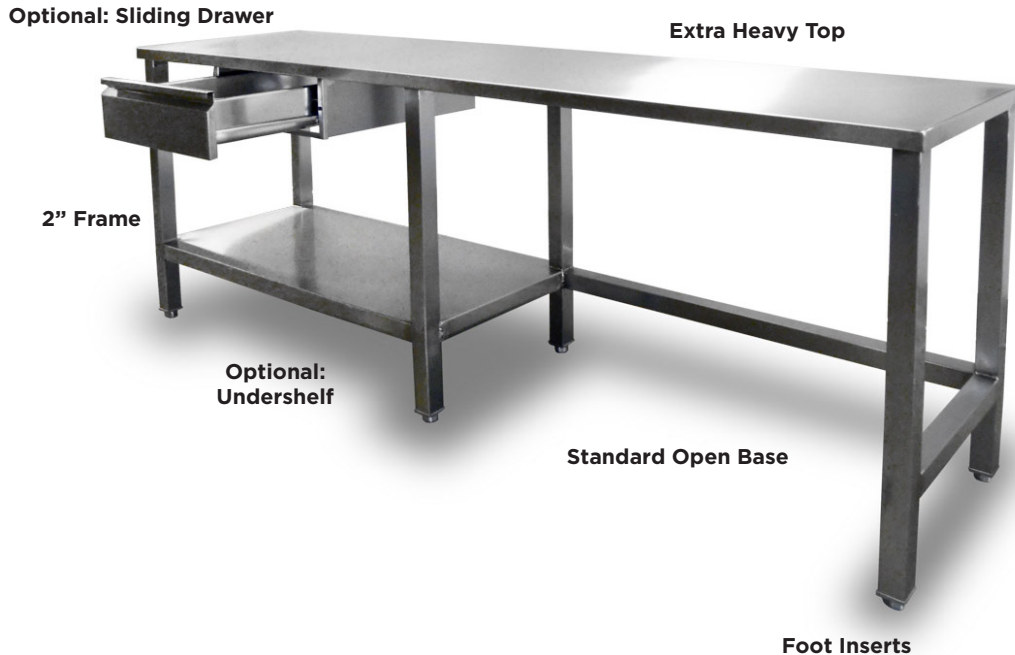

## Custom Made for You

- TALLER • SHORTER • BIGGER • SMALLER • DEEPER
- WIDER • HEAVIER • STRONGER •

Stainless steel construction and a clean, sleek design. Our elite tables ARE heavy duty, with a 14 gauge top, built to last and withstand the abuse of daily prep work.

# ELITE SERIES TABLES

Heavy Duty and Built to Last

## Standard Features:

- Heavy duty top - 14 gauge stainless steel
- Massive 2" tubing
- Superior support with stainless steel foot inserts

## Optional Features

- 16 gauge undershelf
- Casters/Locking Casters
- 6" backplash
- Overshelf
- Heavier 12 gauge top
- Polyurethane top
- Maple table top
- Sliding drawers

*Our Standard 2" tubing compared to the industry 1.5" and 1" tubing*