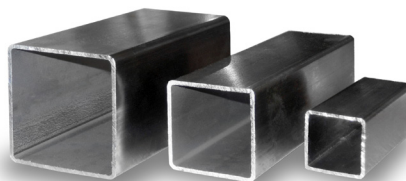

Our Standard 2" tubing compared to the industry 1.5" and 1" tubing